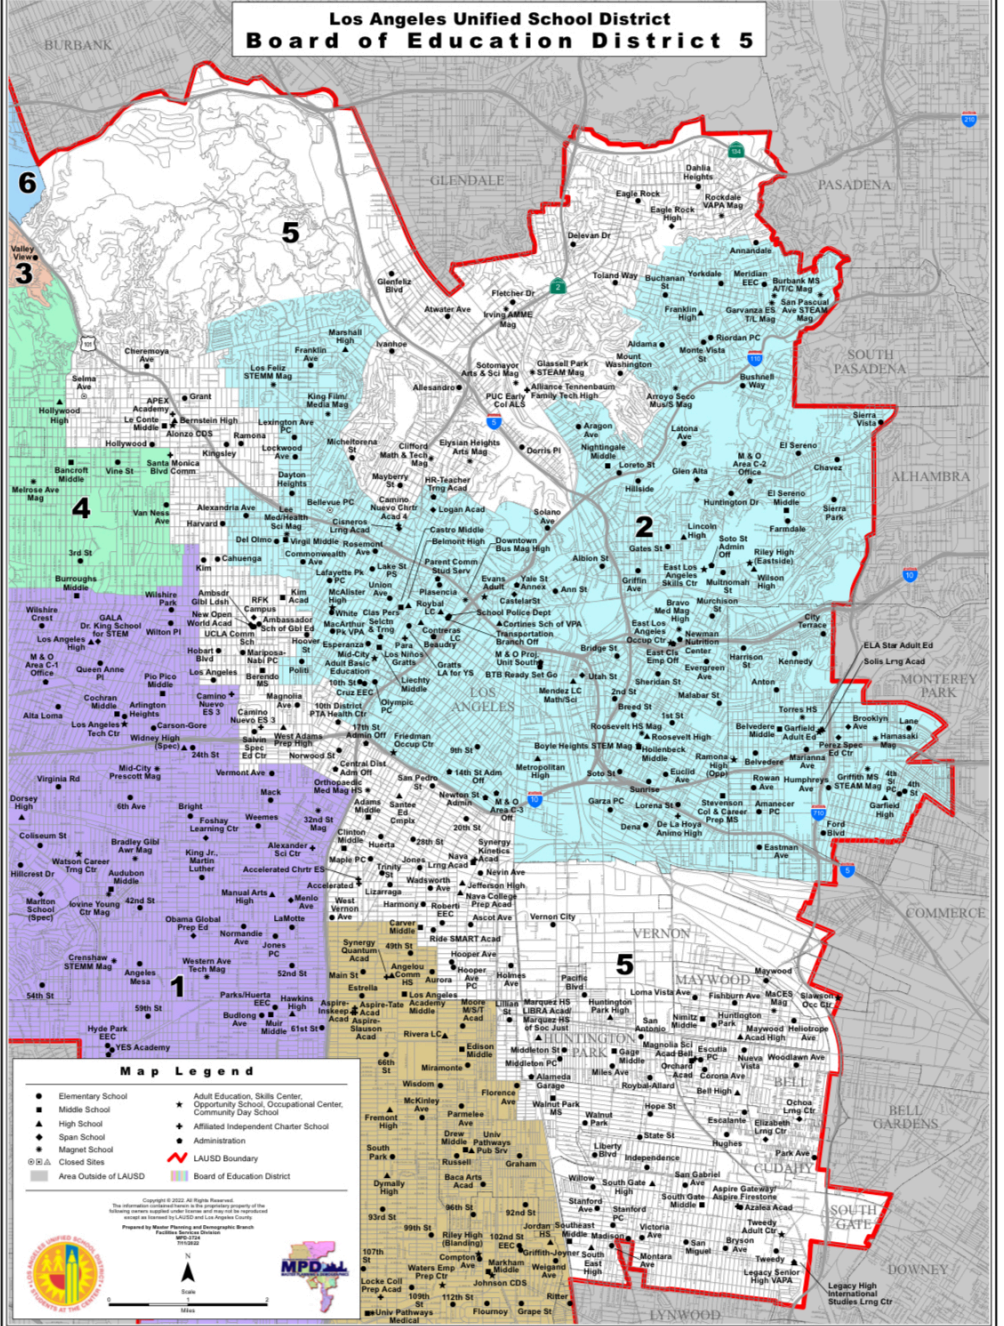

Los Angeles Unified School District Board of Education District 5

Map Legend

Map showing school locations and district boundaries. Labels include: Burbank, Glendale, Pasadena, Alhambra, Monterey Park, Commerce, Vernon, Maywood, Bell, South Gate, Downey, and various school names like Hollywood High, Santa Monica Blvd Comm, and many others.